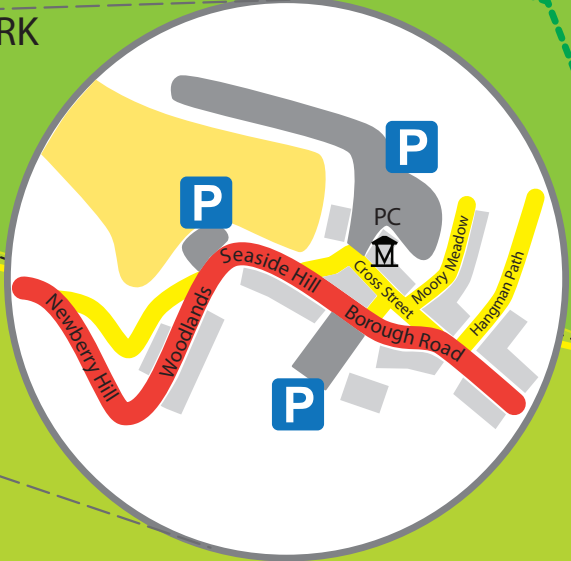

Bristol Channel

EXMOOR NATIONAL PARK

NORTH DEVON

To Ilfracombe
Watermouth

A399

A399

Combe Martin Bay

Combe Martin

PO

Sterridge Valley

To Barnstaple

Wildlife and Dinosaur Park

To South Molton

Watermouth Castle

Broadsands Beach

Sandy Bay

Golden Cove

Wild Pear Beach

Little Hangman

South West Coast Path

Great Hangman

Berrynarbor

Rectory Road

Buzzacott Lane